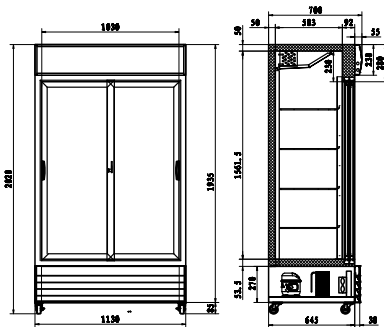

Glass Door Merchandiser

CR1130S

Features and Benefits

- Fully automatic
- Fan assisted cooling
- Lock
- Adjustable shelves
- Castors 2 lockable
- Interior light with switch
- Temperature display
- Self closing doors with stay open feature for ease of loading
- Light canopy with switch

CR1130S

Model	Description	Dimensions (mm)			Kg	Gross Int. Volume	No. of Shelves	Price	Next Day	
		H	W	D						
CR1130S	White Glass Door	Ext.	2023	1130	700	136	1000ltr (35.31 cu.ft)	4 Per Door	£1,437	✓
		Int.	1361	1030	503					